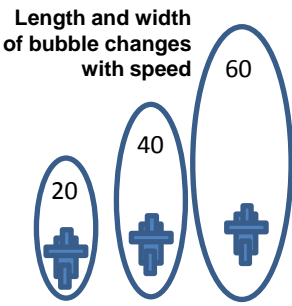

Summary of Advanced Riding System Worcester and Hereford Advanced Motorcyclists

Hazards
 Moving – Fixed – Surface - Weather

Keep in the power band through hazards

Right Place
 Right Speed
 Right Gear

Scan
 Rear
 -obs.
 Listen
 Smell
 Feel